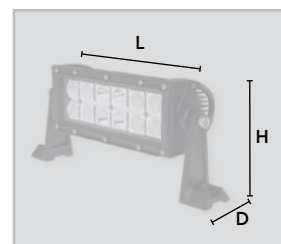

10V - 30V

**COMBINATION BEAM**

FLOODLIGHT  
 SPOTLIGHT

	FLOODLIGHT	SPOTLIGHT	FLOODLIGHT
	60°	30°	60°
	100 (328')	200 (656')	100 (328')

**ORDERING INFORMATION**

CAT NR.	ORD NR.	SIZE (L×H×D)		BOX QTY
		(INCH)	(MM)	
LED/721	55068	22-1/8 × 4-17/32 × 3-11/32	562 × 115 × 85	6