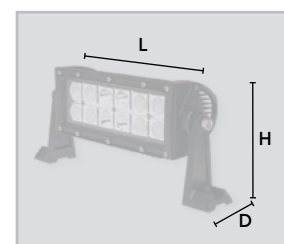

**COMBINATION BEAM**

- FLOODLIGHT
- SPOTLIGHT

	FLOODLIGHT	SPOTLIGHT	FLOODLIGHT
	60°	30°	60°
	100M (328')	200M (656')	100M (328')

**ORDERING INFORMATION**

CAT NR.	ORD NR.	SIZE (LxHxD)		BOX QTY.
		(INCH)	(MM)	
LED/701	55066	8 x 4-17/32 x 3-11/32	204 x 115 x 85	12