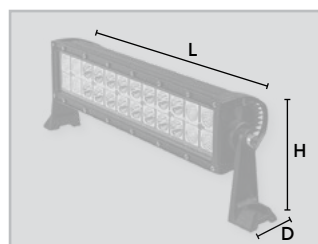

53

Light Bar

72W

LED-711

CE
RoHS

CREE

72W LED Light Bar

24 powerful LED's of 3W each

Light Output

High quality output of 5040 lumen

Combination Beam

Floodlight & spotlight in one; powerful flood spread & concentrated bright spot illumination are ideal for projecting light to long distances & keeping surrounding areas bright

Weather Proof Construction

a. IP 67 Rated

Protected against dust and effects of water immersion up to 1 meter

b. Corrosion resistant aluminium extruded housing in premium powder coated finish

c. Sturdy polycarbonate lens to withstand the toughest of job site conditions

Complete with 20" (500mm) DC power cord

Ideal for Outdoor Use

Use in mining applications, on off-road vehicles, roof top of ATV's, UTV's, construction equipment, tractors, farm machinery, SUV's etc.

POWER SOURCE

10V - 30V

270°
Rotation

COMBINATION BEAM

FLOODLIGHT

SPOTLIGHT

	FLOODLIGHT	SPOTLIGHT	FLOODLIGHT
	60°	30°	60°
	100 (328')	200 (656')	100 (328')

ORDERING INFORMATION

CAT NR.	ORD NR.	SIZE (L×H×D)		BOX QTY.
		(INCH)	(MM)	
LED/711	55067	14 × 4-17/32 × 3-11/32	357 × 115 × 85	12