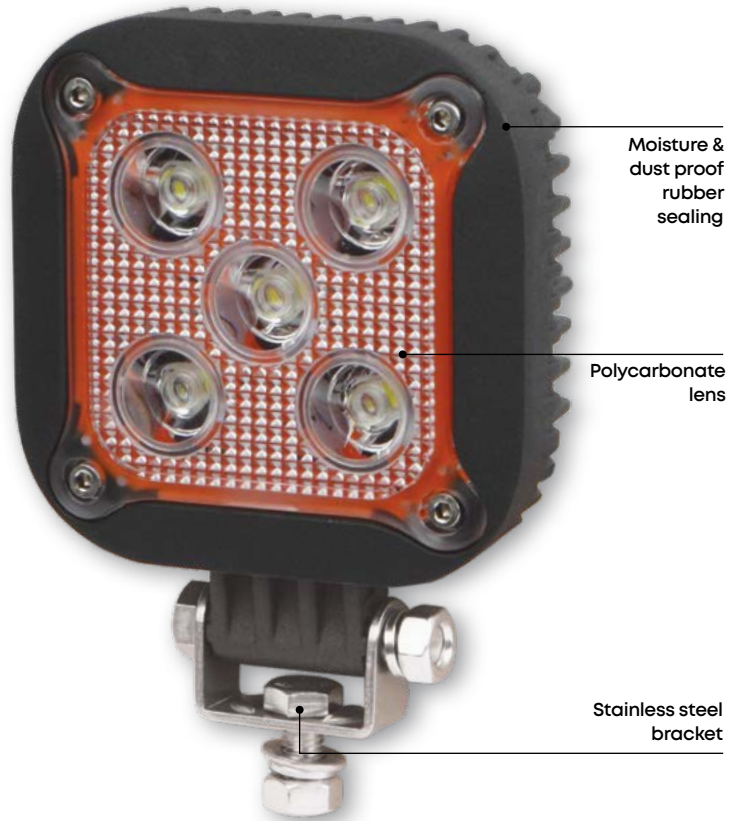

46

Floodlight 15W Supercool

LED-520

15W LED Floodlight

5 powerful LED's of 3W each

Light Output

Super cool light offers high quality output of 1050 lumen with a powerful flood spread of 60° over a distance up to 10 meter

Weather Proof Construction

a. IP 67 Rated

- Protected against dust and effects of water immersion up to 1 meter
- b. Corrosion resistant aluminium die-cast construction in premium powder coated finish
- c. Sturdy polycarbonate lens to withstand the toughest of job site conditions
- d. Tight rubber sealing prevents ingress of dust and moisture
- e. Corrosion resistant stainless steel bracket

Complete with 20" (500mm) DC power cord

Ideal for Outdoor Use

Use on off-road vehicles, construction equipment, tractors, farm machinery, service vans, on mining sites etc.

POWER SOURCE

12V - 60V

ORDERING INFORMATION

CAT NR.	ORD NR.	SIZE (L×H×D)		BOX QTY.
		(INCH)	(MM)	
LED/520	55027	4 × 4-13/16 × 1-7/8	101 × 122 × 48	12