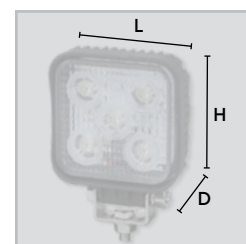

ORDERING INFORMATION

CAT NR.	ORD NR.	DESCRIPTION	SIZE (LxHxD)		BOX QTY.
			(INCH)	(MM)	
LED/501	55016	Single Piece	3-11/32 x 3-11/32 x 1-3/8	85 x 85 x 35	27
LED/502	55026	Set of Two	3-11/32 x 3-11/32 x 1-3/8	85 x 85 x 35	13