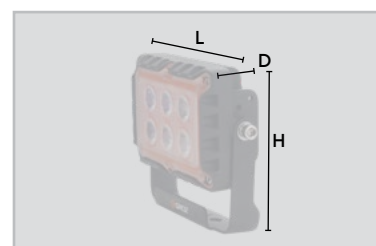

#### POWER SOURCE

12V - 60V

270°  
Rotation

Directs light beam to required direction