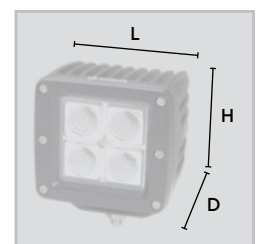

ORDERING INFORMATION

CAT NR.	ORD NR.	SIZE (LxHxD)		BOX QTY.
		(INCH)	(MM)	
LED/505	55064	3-5/32 x 3 x 3-7/32	80 x 75 x 82	20