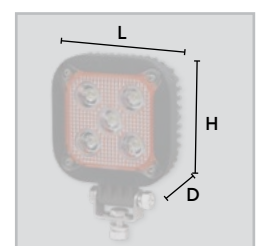

POWER SOURCE

12V - 60V

ORDERING INFORMATION

CAT NR.	ORD NR.	SIZE (L×H×D)		BOX QTY.
		(INCH)	(MM)	
LED/520	55027	4 × 4-13/16 × 1-7/8	101 × 122 × 48	12