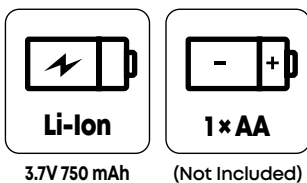

DUAL POWER SOURCE

DETACHABLE DESIGN

Simply pull out the light from the head band, to use as mini flashlight