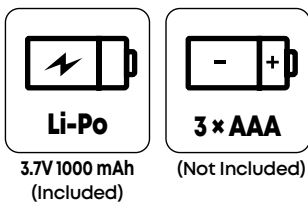

POWER SOURCE

Detachable Design
The light is attached to the head band with the help of a magnet