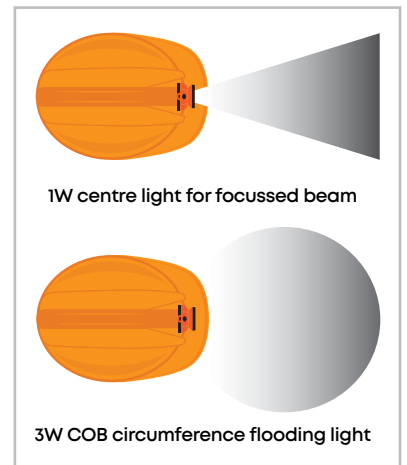

ORDERING INFORMATION

CAT NR.	ORD NR.	BOX QTY.
LED/230	55055	40