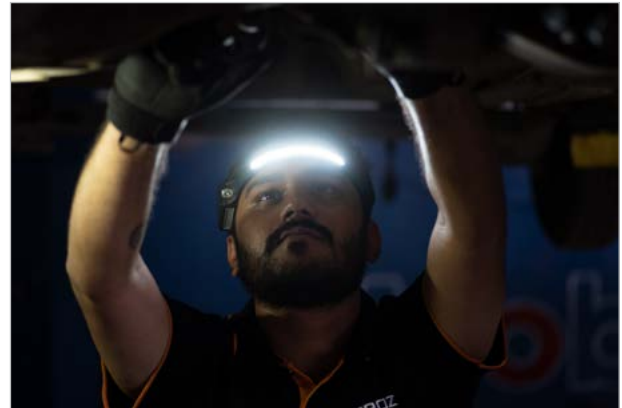

ORDERING INFORMATION

CAT NR.	ORD NR.
LED/250	55110

POWER SOURCE

3.7V 1200 mAh