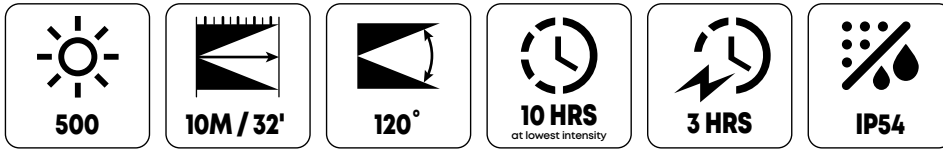

41

Headlamp Dual Mode & Hand Sensor

LED-225