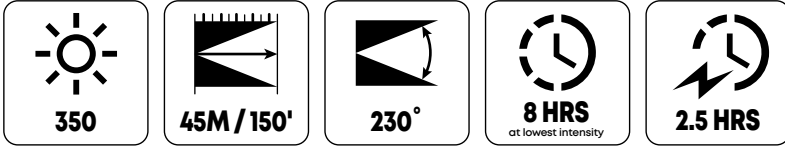

Up your visibility game!

Engineered for versatility, this multi-mode headlamp light up all directions over long distances

Integrated:

1. 5W COB wide angle Floodlight
2. 3W LED Spotlight

Light Output

Front COB LED panel for ultra-view flood beam giving 230° coverage and side spotlight for lighting up distances upto 45m/150'.

Single button controlled output in multiple modes

	1ST PRESS	2ND PRESS	3RD PRESS	4TH PRESS & HOLD	PRESS & HOLD
	COB LIGHT		SPOTLIGHT		
	HIGH INTENSITY COB	LOW INTENSITY COB	HIGH INTENSITY LED	LOW INTENSITY LED	QUICK FLASHING
LUMEN	350	150	150	60	-
RUN TIME	2.5 hrs	5 hrs	4 hrs	8 hrs	8 hrs

Sensor Function

In-built sensor function for hands free ON/OFF of light. Wave to activate/deactivate light. Sensor can be activated in all modes

Durable Construction

Impact resistant construction: withstands falls upto 2m (6.5'). Highly Durable and stretchable headband.